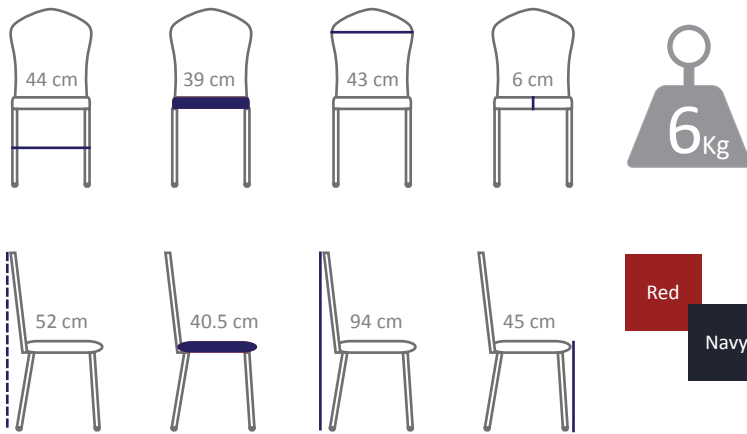

Chair information

Chair connectors:
Audience fixed rows
Health & Safety and
Fire Regulations