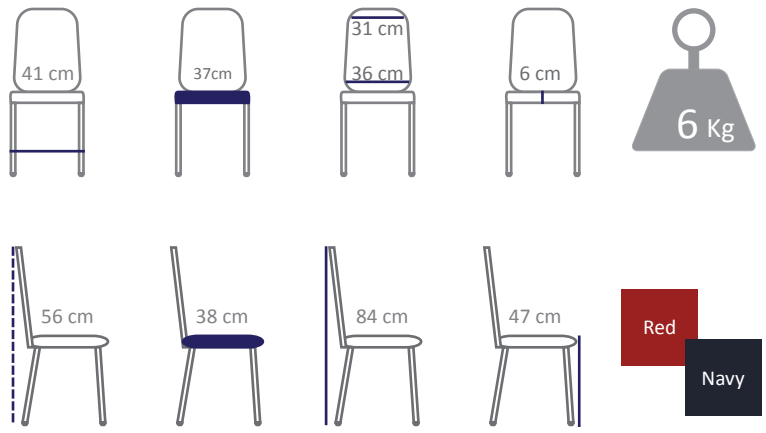

Fast delivery to UK & Ireland

Our trolleys move up to ten chairs at a time saving you the effort

Chair connectors:
 Fixed rows audience
 Health & Safety and
 Fire Regulations

Chair information

Here to help.....